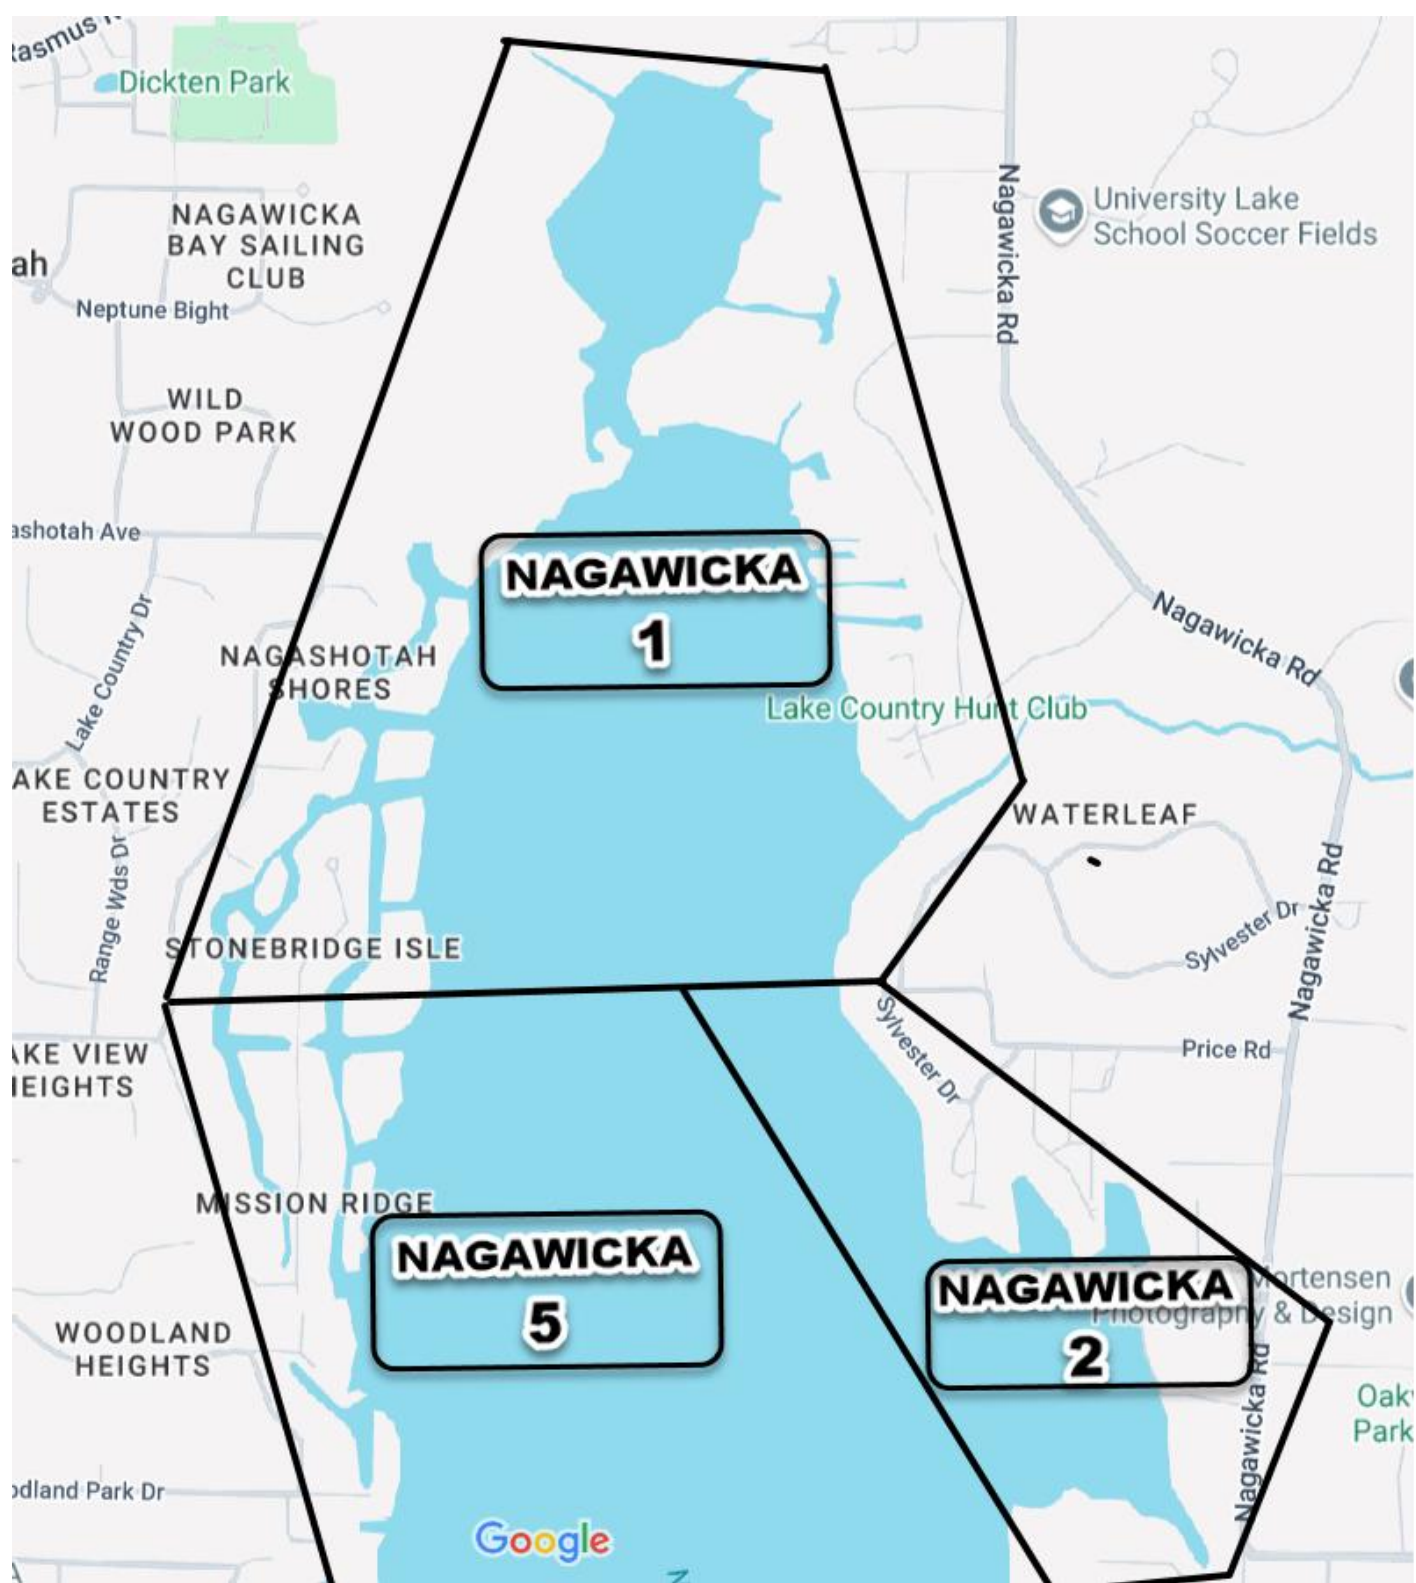

NAGAWICKA
1

NAGAWICKA
5

NAGAWICKA
2