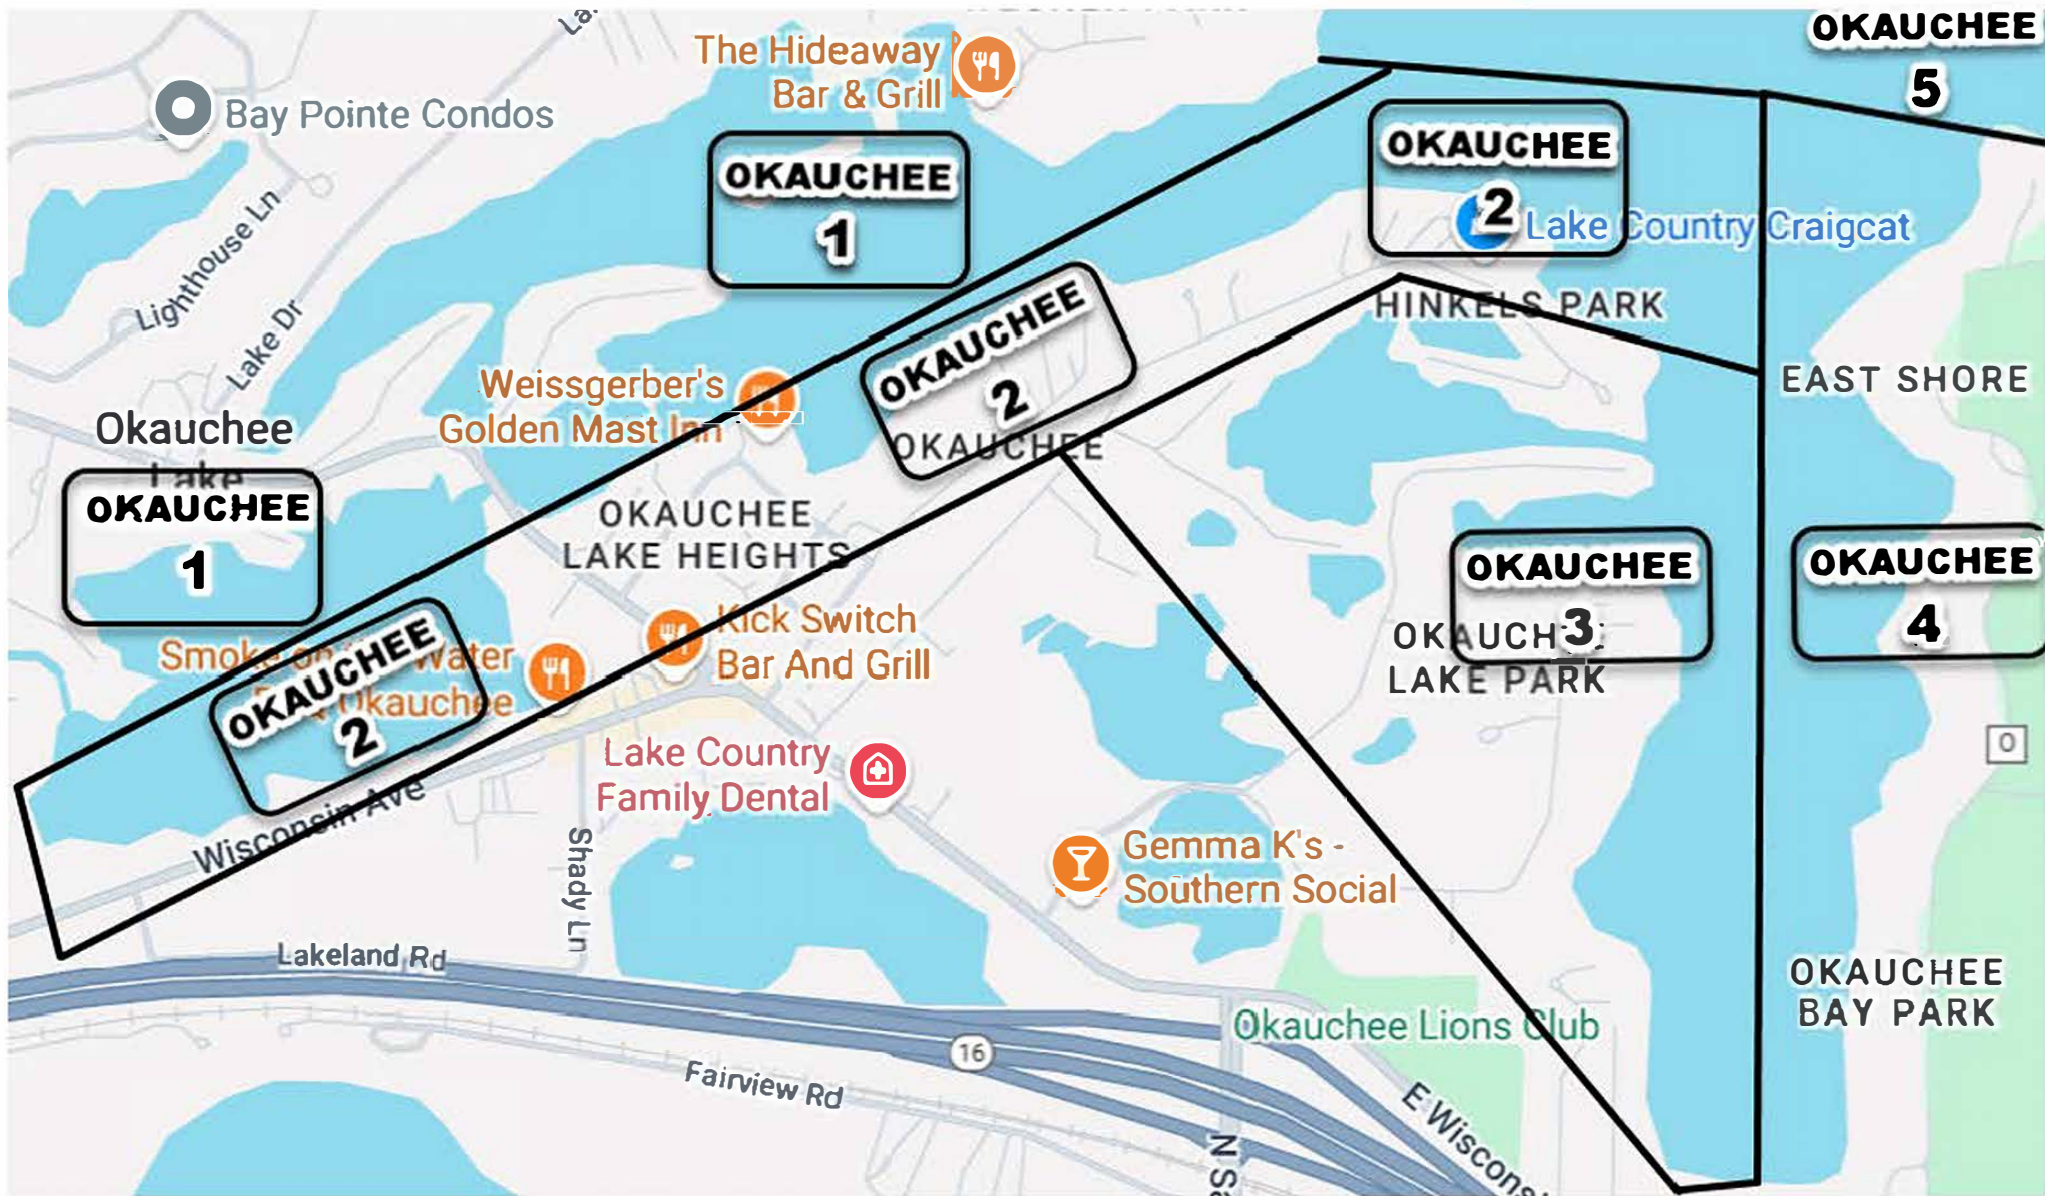

RESIDE
ERVANCY

PEWAUKEE
5

5 O'Clock Club

SEA VIEW ESTATES

Meadowbrook Rd

WCTC Ma
(Waukesha)

LAKE SIDE

Sandy Point

PEWAUKEE
2

PEWAUKEE
6
STARKE PENINSULA

Cully's Waterfront

STEEPLECHASE

OKAUCHEE

5

OKAUCHEE

2

Lake Country Craigcat

HINKEL'S PARK

EAST SHORE

OKAUCHEE

4

OKAUCHEE

OKAUCHEE 3
LAKE PARK

OKAUCHEE

1

The Hideaway
Bar & Grill

Weissgerber's
Golden Mast Inn

OKAUCHEE

2

Kick Switch
Bar And Grill

Lake Country
Family Dental

Gemma K's -
Southern Social